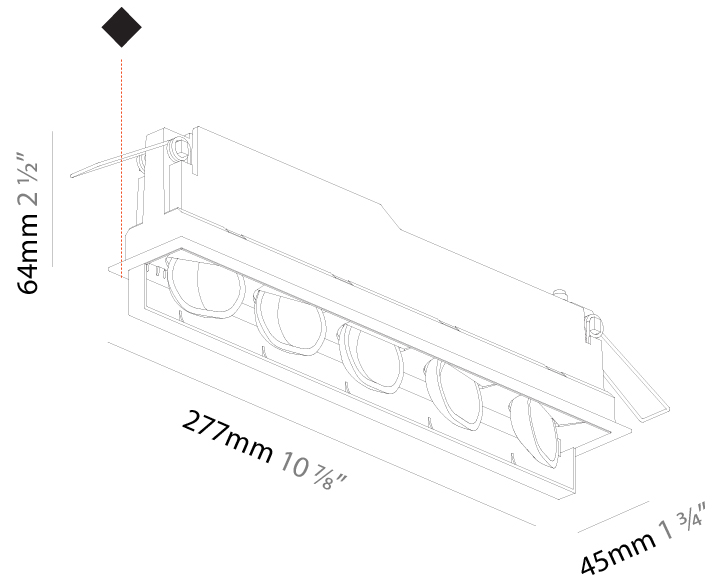

GENERAL

Series: Magiq Wallwash
Brand: Prolicht
Division: Architectural
Mounting Type: Recessed
Mounting Location: Ceiling
Subcategory: Wallwash

PHYSICAL

Shape: Rectangle
Length (mm): 277
Length (in): 10 ⁷/₈
Width (mm): 45
Width (in): 1 ³/₄
Height (mm): 64
Height (in): 2 ¹/₂
Min. Recessing Depth (mm): 100
Min. Recessing Depth (in): 3 ¹⁵/₁₆
Light Distribution: Asymmetric
Fixture Finish: SSR / BKV / CWI / CRY / HAB / UFT / ITA / RUA / FTG / MYG / LOD / PUS / FRO / FUP / KIA / POP / BLS / SPG / MEY / GOH / GUM / CHC / COM / ABZ / JAG / OBR / MOS / ROR
Holder Finish: WHI / BLK
Fixture Material: Aluminum Die Cast
Cut-out Measurements: 270mm / 10 5/8" x 38mm / 1 1/2"

ELECTRICAL

Lamp Type: LED (Zhaga Standard)
Input Wattage (W): 31.4
Total Output Wattage (W): 25.9
Dimming: Tri-Mode (Non-Dimming and Phase Dimming (120Vac only) and 0-10V Dimming)
Driver Included: No
Driver Location: Remote
Driver Type: Constant Current - Universal
Driver Class: Class 1
Input Voltage (V): 120 - 277
Constant Current (MA): 500

LED

Number of LEDs: 5
Color Temperature (°K): 2700 / 3000 / 3500 / 4000
Max. Delivered Lumen (lm): 2145 / 2339 / 2145 / 2443
Nominal Lumen (lm): 2375 / 2590 / 2375 / 2705
CRI: >90 CRI
Efficiency (%): 82.3
Lamp Life (hrs): 50000

OPTICAL

RATINGS AND CERTIFICATIONS

Certified By: CSA Certified to UL and CSA Standards
IP rating: IP20

100mm
3 ¹⁵/₁₆"

5 - 30 mm
³/₁₆" - 1 ³/₁₆"

270mm x 38mm
10 ³/₈" x 1 ¹/₂"